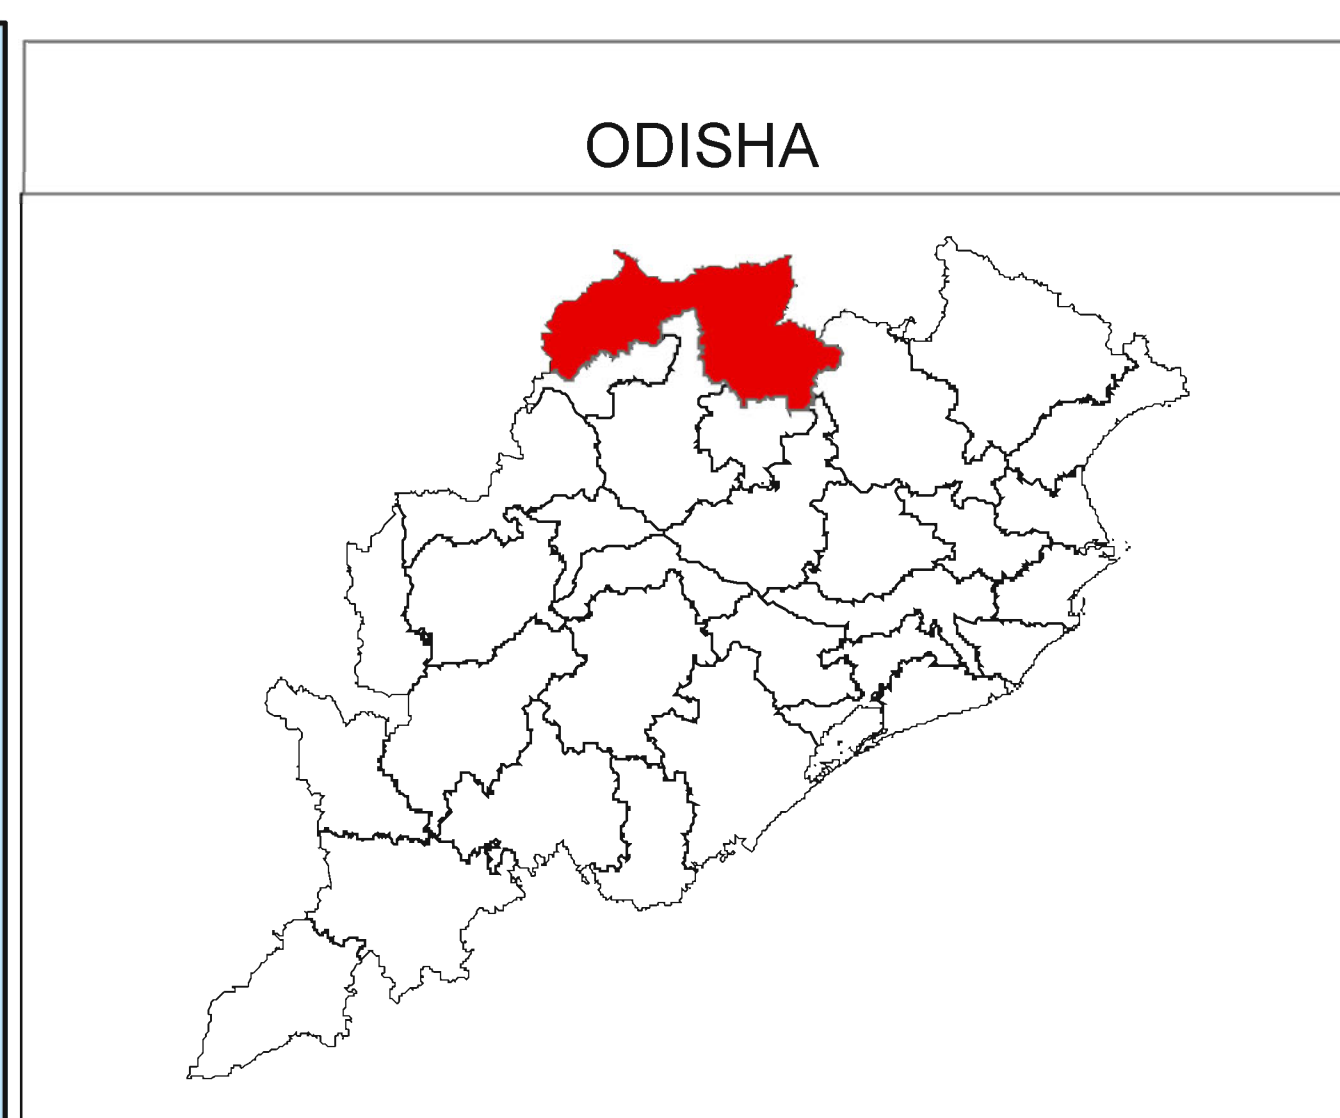

DISTRICT ATLAS - SUNDARGARH

Legend

- State Boundary
- District Boundary

BASIN MAP

2

0 5 10 20 30 40 50 km

Source : SOI

Maps Composed by NIC