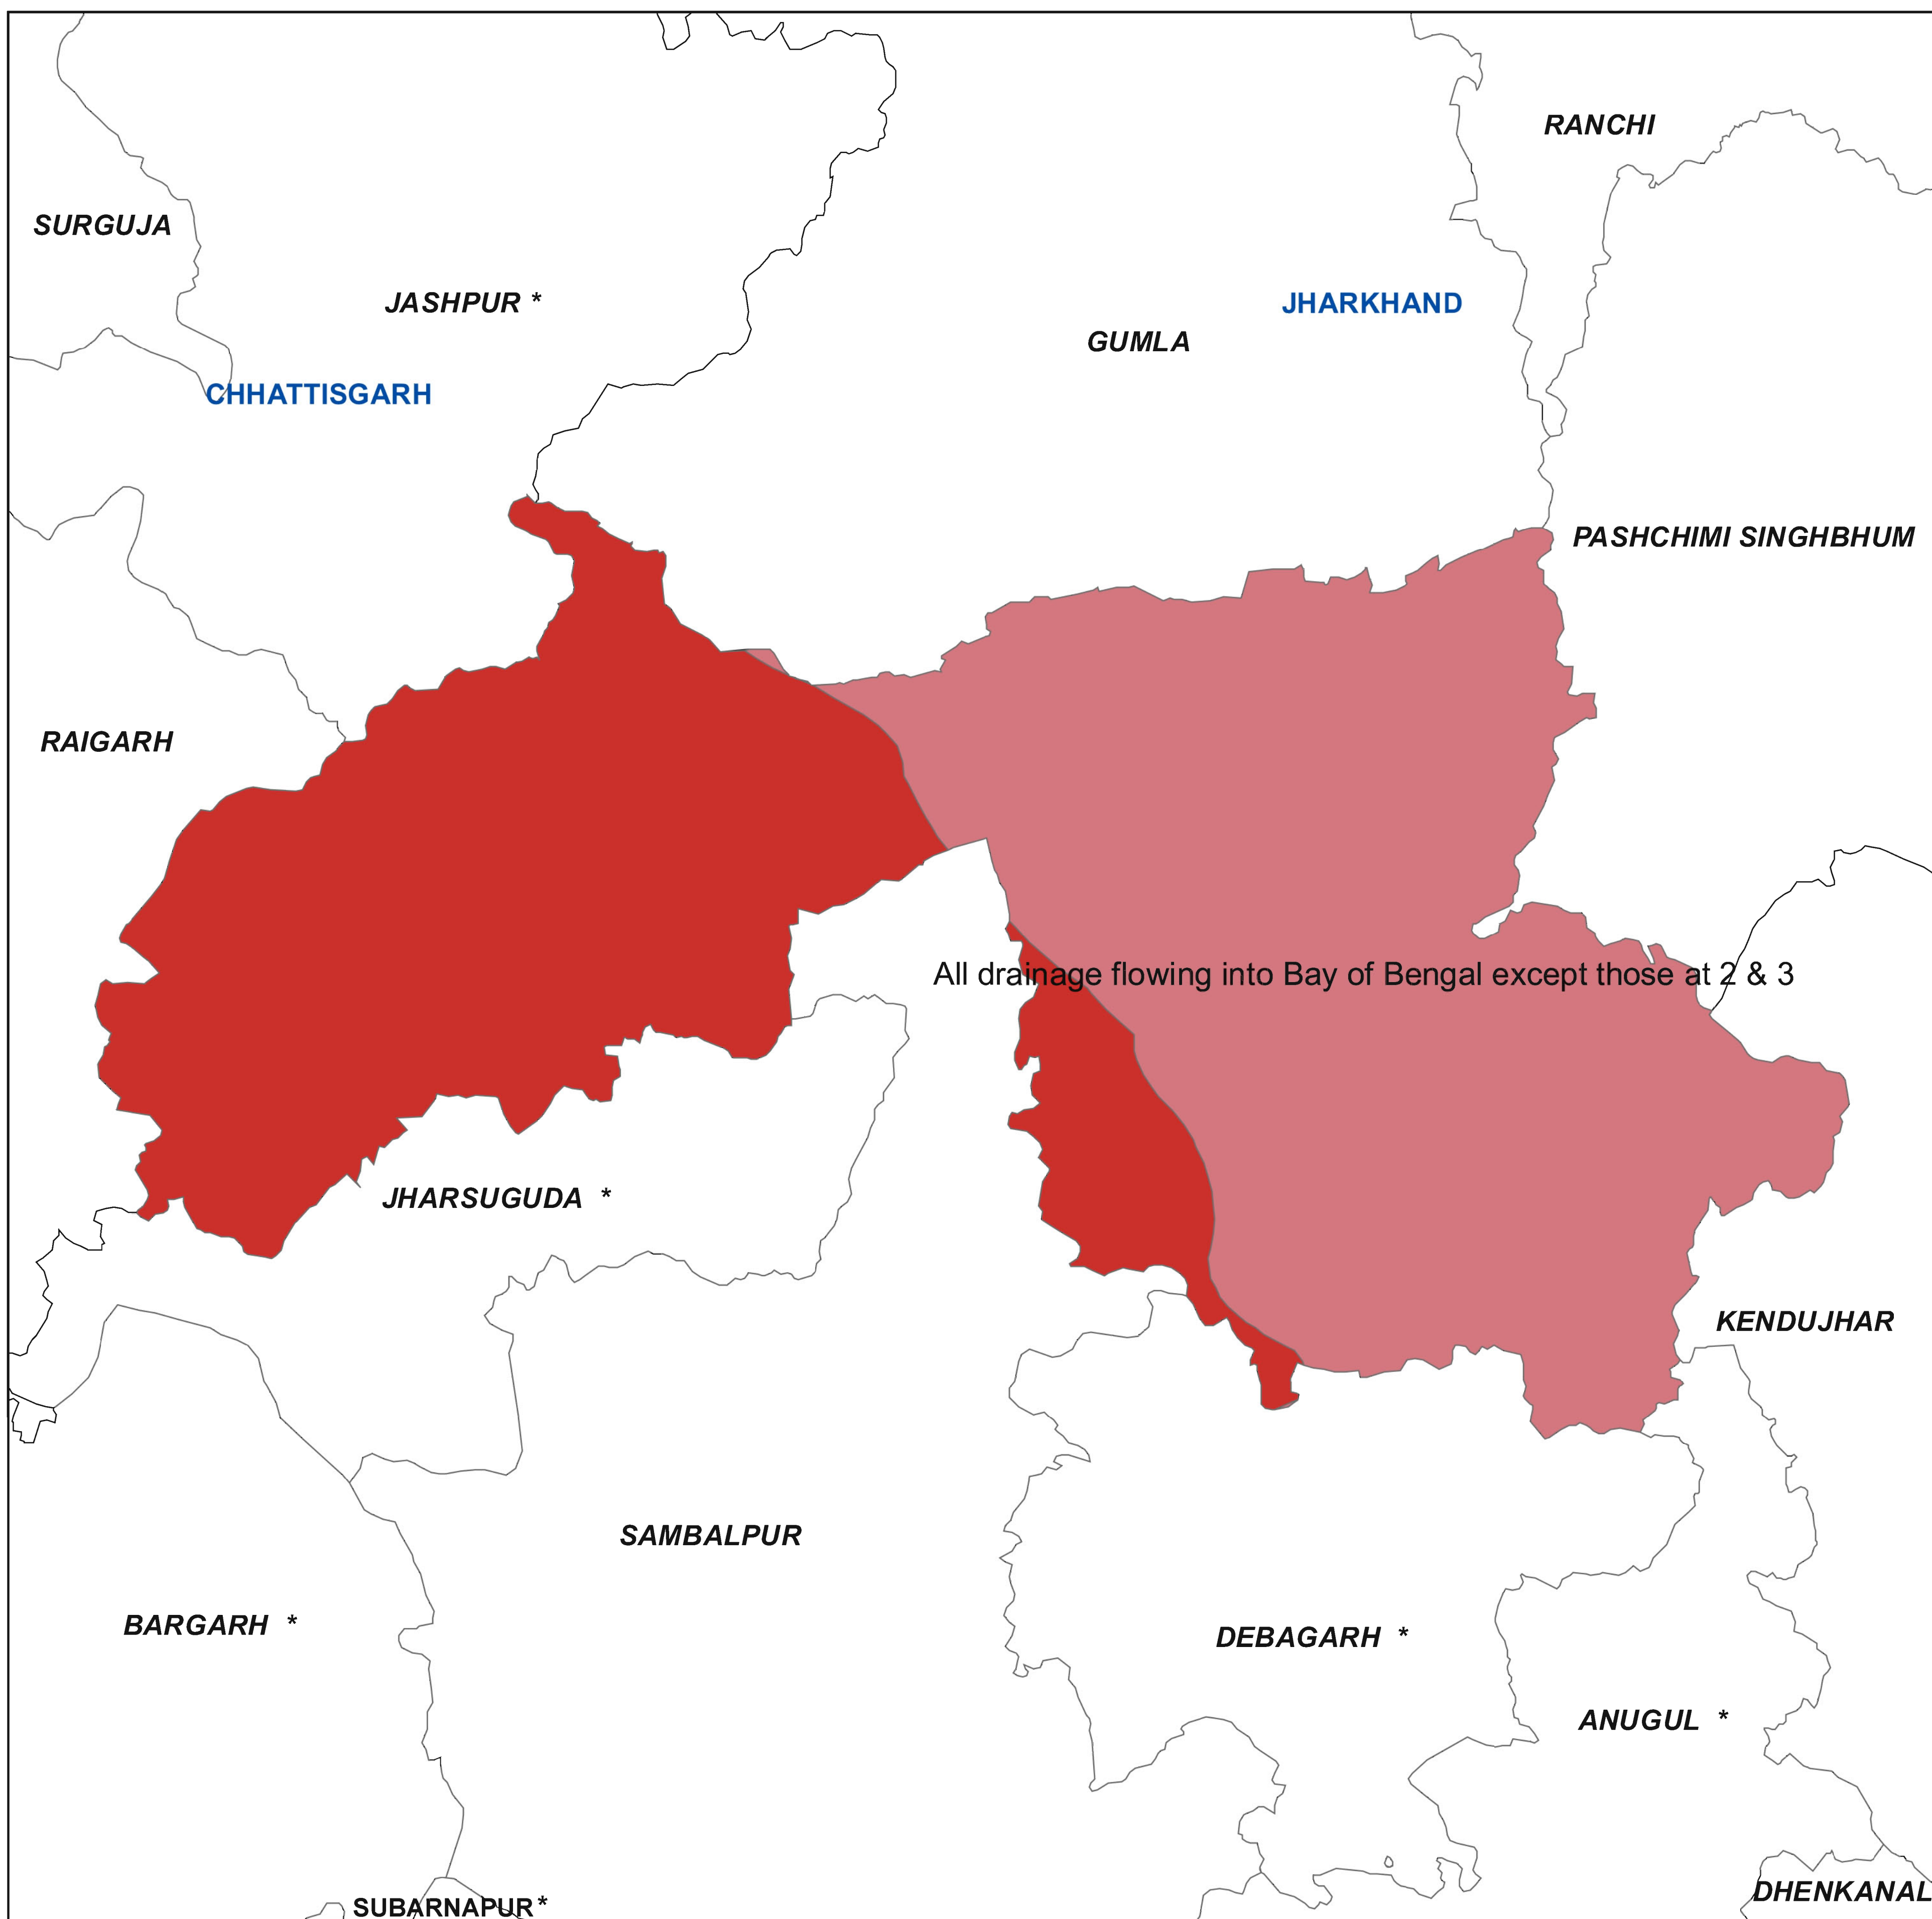

DISTRICT ATLAS - SUNDARGARH

Legend

- State Boundary
- District Boundary

BASIN MAP

2

0 5 10 20 30 40 50 km

Source : SOI

Maps Composed by NIC