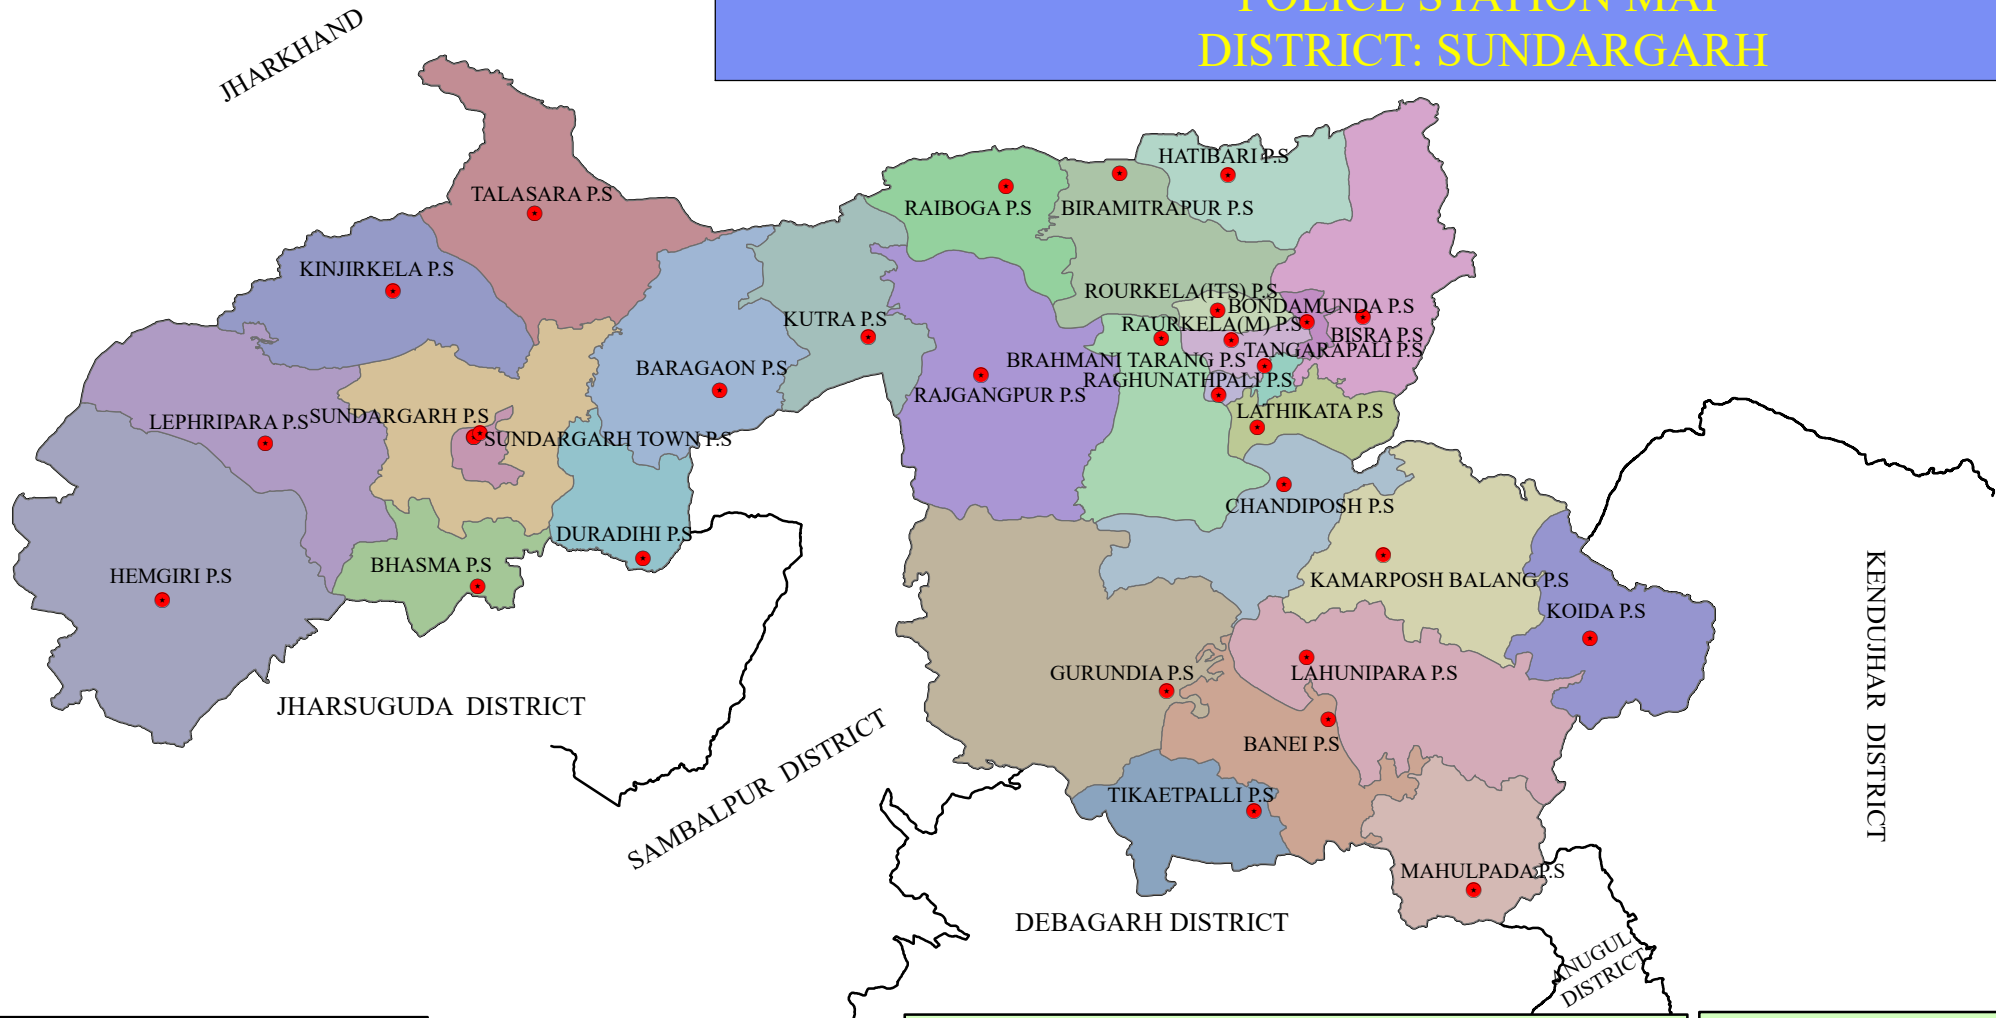

POLICE STATION MAP DISTRICT: SUNDARGARH

LEGEND

- DISTRICT BOUNDARY
- POLICE STATION BOUNDARY
- POLICE STATION HEAD QUARTER

0 105 210 420 Kilometers

NIC NATIONAL INFORMATICS CENTRE